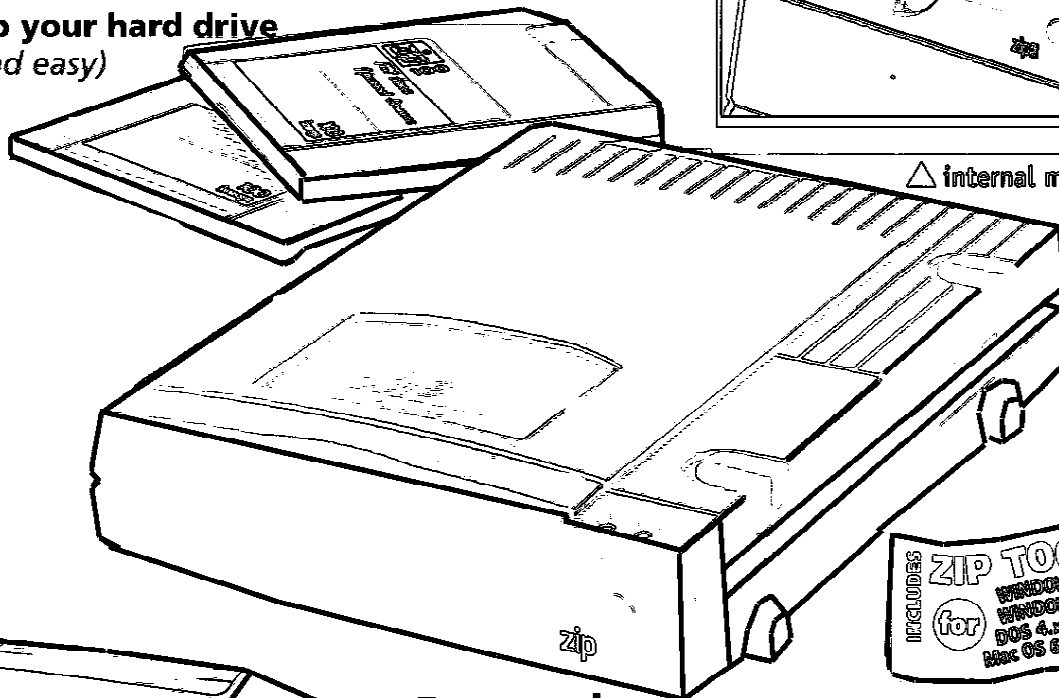

Affordable personal storage to organize, move and backup your stuff...

100
drive™
zip™

Zip drive is 3 drives in one:

Expand your hard drive without limits
(100 MB at a time)

Take it with you
(Zip drive and disks are portable)

Backup your hard drive
(fast and easy)

...anywhere

△ internal model

External Model

Expand your hard drive without limits

Increase your storage quickly, easily and economically – as you need it. With 100MB Zip disks you can add as many disks as you need. And if you're using compression software, you can keep up to 200MB of your stuff on a single Zip disk.

Zip tools software is easy to use and helps to organize, move, save and transport all your computer stuff.

Zip drive sits vertically or horizontally – whatever works best for you. And, it's handy see-through window gives you quick visual access to the current disk you're using.