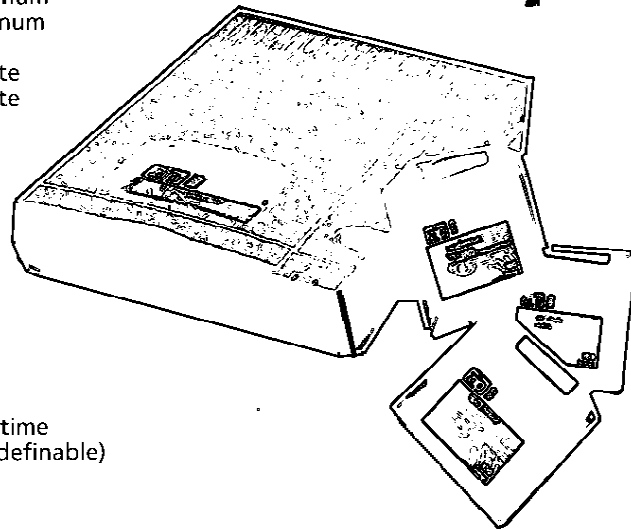

Zip™ drive is the easiest and most economical way to expand your hard drive, move your files and backup

Unlimited storage on removable 100MB disks

Compact, light and portable — use it at home, in the office, on the road, anywhere

Fast and familiar — use it like your hard drive

Easy plug-and-go setup and operation

Zip tools software that helps you track, organize, and find everything

**The
100MB
floppy
for the
multimedia
age!**

Performance

Average seek time: 100MB disks 29 milliseconds
Sustained transfer rate 1.40MB/sec. maximum
0.79MB/sec. minimum

Typical throughput

SCSI model up to 60MB/minute
parallel port model up to 25MB/minute
Rotational speed 2945 RPM
Average start/stop time 3 seconds
Long format time (surface verify) 10 minutes
Short format time 10 seconds
Buffer size 32K

Reliability and Service

MTBF 100,000 hours
Service life 5 years
Bit error rate 1 in 10¹²
Disk drop height/shock tolerance 8ft/1000Gs
Disk estimated shelf life 10 years
Warranty — drive/media 1 year/limited lifetime
Automatic sleep mode 15 minutes (user-definable)

General

Disk storage capacity Uses 100MB disks
Operating system compatibility Windows 95, Windows 3.x, DOS, Mac OS, OS/2 and Windows NT
Interface SCSI-II, parallel port, and SCSI insider models available

Connections

External two 25-pin (allows for pass-through)
Internal 50-pin ribbon

Power requirements

Acoustical noise (operating) 5V, 1 amp continuous, 1.7 amp peak
less than 32 dBA
SCSI termination on board, switchable

Dimensions (l x w x h)

External 7.10" x 5.35" x 1.47"
(180.3mm x 135.9mm x 37.3mm)
Internal 6.44" x 3.99" x 1.0"
(163.6mm x 101.4mm x 25.4mm)

Weight

External 1.05 lbs (476.3 grams)
Internal 13.2 oz (374.2 grams)
Read/write protection via software (optional password protection)

Operating Conditions

Temperature:
Operating 10° to 32° C
Storage -22° to 52° C
Shipping -40° to 60° C
Relative humidity (non-condensing)
Operating 10% to 80%
Non-operating 10% to 90%
Vibration
Operational 0.7 @ 5-17 Hz, 0.25g @ 17-500 Hz
Non-operational 5g @ 60-500Hz, 2g @ 27-60 Hz, 1.3g @ 5-27 Hz
Shock @ 11ms duration 1/2 sine wave
Operational 7g
Non-operational 100g
Altitude (operating) 10,000 feet maximum (3,048m)

Hard drive upgrade

Portable files

Fast, easy backup